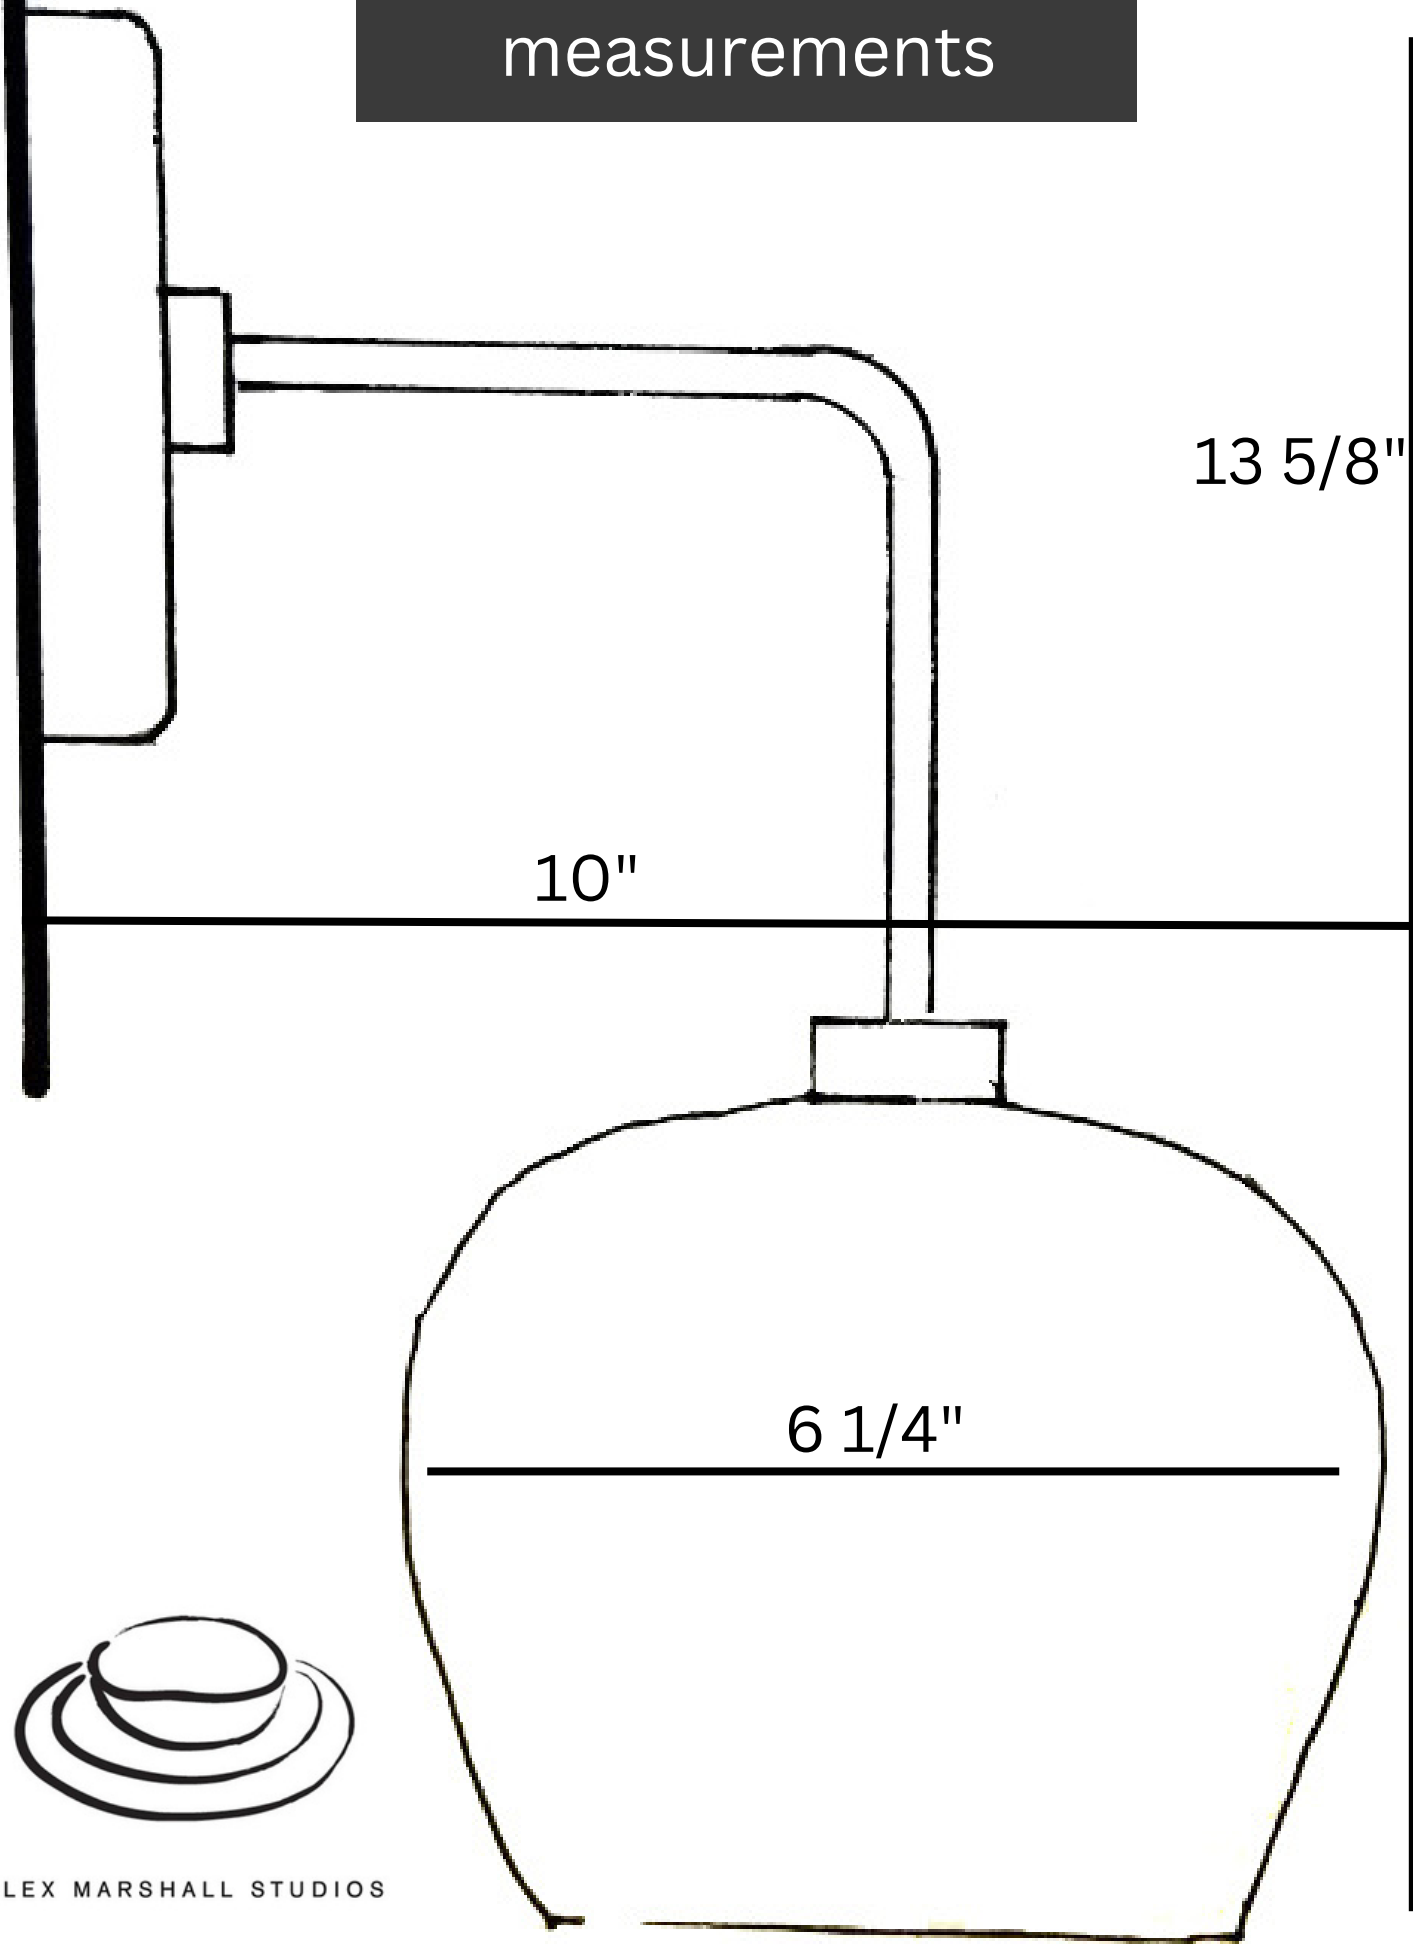

tapered sphere sconce  
measurements

13 5/8"

10"

6 1/4"